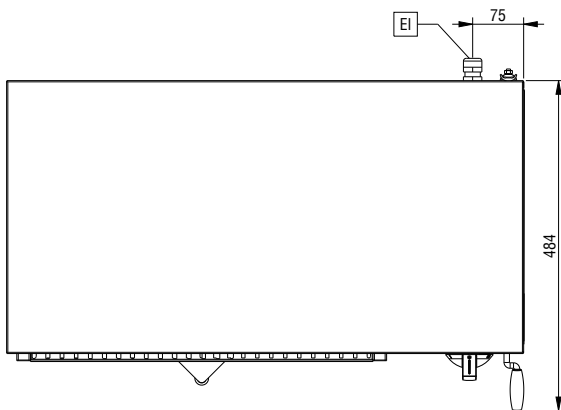

Top

Electric

Supply voltage:

283023 (ZOUUBDBOMOA)

380/415 V/3N ph/50/60 Hz

283024 (ZOUUBDBOMOA)

220-240 V/1 ph/50/60 Hz

Electrical power max.:

4 kW

Key Information:

External dimensions, Width: 759 mm

External dimensions, Depth: 484 mm

External dimensions, Height: 404 mm

Net weight: 32 kg

N° of grid levels: 6

Salamanders

Electric Salamander, front open, adjustable grid, 760mm

The company reserves the right to make modifications to the products without prior notice. All information correct at time of printing.

2025.02.17