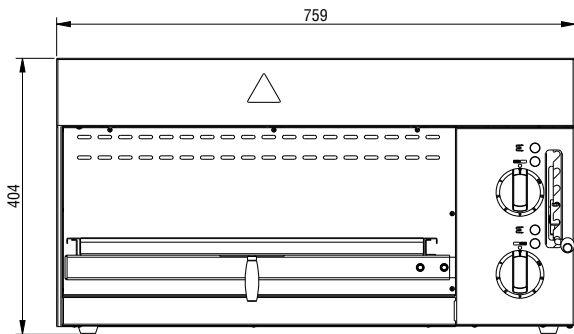

Main Features

- 2 independent cooking zones managed by 2 knobs.
- Unit to be heated via incoloy armoured heating elements.
- Cooking plate size: 575x400 mm accept GN 1/1.
- Height of the grid can be adjusted on 6 different levels through the rack system.
- Heat control with energy regulator.
- Front open, side and back panels can be removed.

Construction

- Entirely constructed in 430 AISI stainless steel.
- Removable stainless steel drip tray.
- Chromium-plated steel grid with a safety stop to avoid accidental fall.
- Table top unit can be wall mounted with dedicated optional accessory.
- 4 rubber feet.

Optional Accessories

- Wall mounted brackets kit for salamanders open on 1 side PNC 283036

APPROVAL: _____

Salamanders Electric Salamander, front open, adjustable grid, 760mm

Front

Side

EI = Electrical inlet (power)

4 kW

Key Information:

External dimensions, Width: 759 mm

External dimensions, Depth: 484 mm

External dimensions, Height: 404 mm

Net weight: 32 kg

N° of grid levels: 6

Salamanders