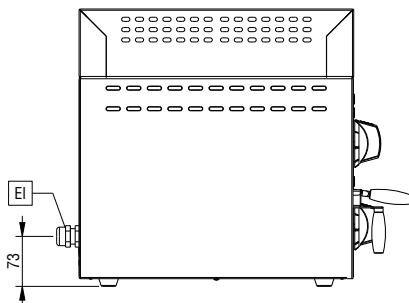

283024 (Z0UUBDBOMOA) Electric Salamander, front open, adjustable grid, 760 mm, accept GN 1/1

Short Form Specification

Item No. _____

Constructed in AISI 430 stainless steel. Table top model can be hanged on the wall with wall special brackets (optional). Front open. Removable back and side panels in order to use the appliance as a pass-through (open on 3 sides). 2 heating areas independently controlled by energy regulator. Cooking grid adjustable on 6 positions by means of a rack system. Removable stainless steel drip tray and chromium-plated grid fitted with heat resistant handles.

Construction

- Entirely constructed in 430 AISI stainless steel.
- Removable stainless steel drip tray.
- Chromium-plated steel grid with a safety stop to avoid accidental fall.
- Table top unit can be wall mounted with dedicated optional accessory.
- 4 rubber feet.

Optional Accessories

- Wall mounted brackets kit for salamanders open on 1 side PNC 283036

APPROVAL: _____

Salamanders Electric Salamander, front open, adjustable grid, 760mm

Front

Side

EI = Electrical inlet (power)

4 kW

Key Information:

External dimensions, Width: 759 mm

External dimensions, Depth: 484 mm

External dimensions, Height: 404 mm

Net weight: 32 kg

N° of grid levels: 6

Salamanders